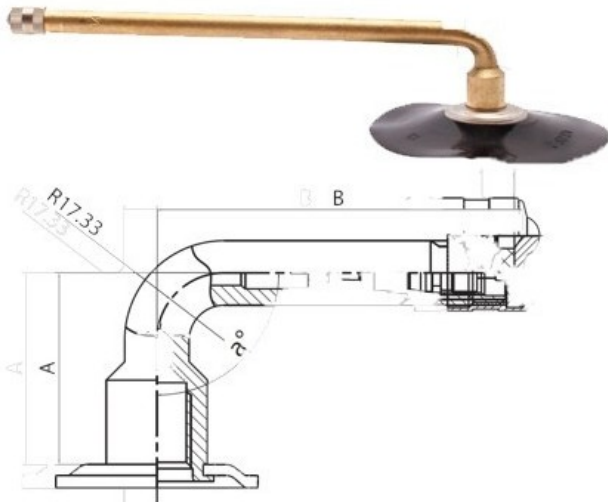

## Tube 30x11.5-14.5 V3.02.8 Kabat

Category	Tubes
Size	30x11.5-14.5
Width	11.5
Height	11.5
Rim	14.5
Model	V3.02.8
Analogue	

Delivery	1-5 w/d
Warranty	
Description	

All technical information about products in our website protekta.It is based on the information given by the manufacturers. This information serves only information purposes and it is not mandatory.