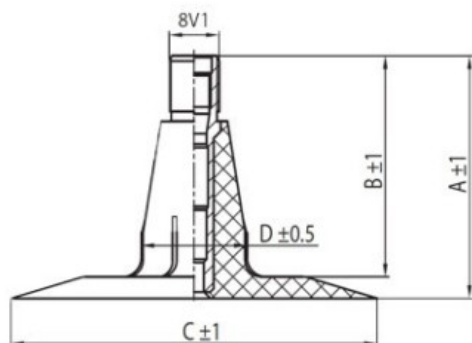

Tube 6.00-12 TR15 Kabat

Category	Tubes
Size	6.00-12
Width	6
Height	
Rim	12
Model	TR15
Analogue	

Delivery 1-5 w/d

Warranty

Description

All technical information about products in our website protekta.lt is based on the information given by the manufacturers. This information serves only information purposes and it is not mandatory.