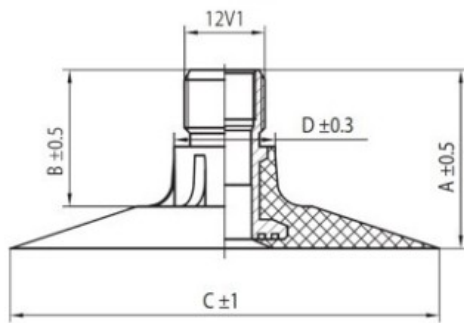

Tube 23.1-30, (21LR30, 23.1R30, 620/75-30, 600/70-30) TR218A Nexen

Category	Tubes
Size	23.1-30,
Width	600
Height	
Rim	30
Model	TR218A
Analog	600/70R30

Delivery

Warranty

Description

All technical information about products in our website protekta.It is based on the information given by the manufacturers. This information serves only information purposes and it is not mandatory.