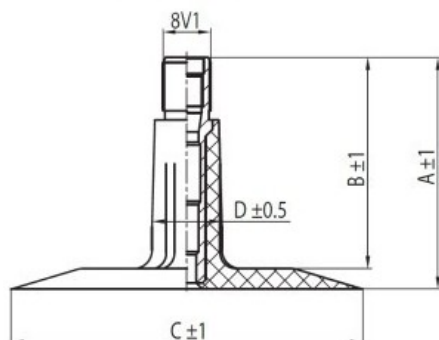

## Tube 22x10.00-8 Nexen TR13

Category	Tubes
Size	22x10.00-8
Width	
Height	
Rim	
Model	
Analogue	

Delivery

---

Warranty

Description

All technical information about products in our website protekta.It is based on the information given by the manufacturers. This information serves only information purposes and it is not mandatory.