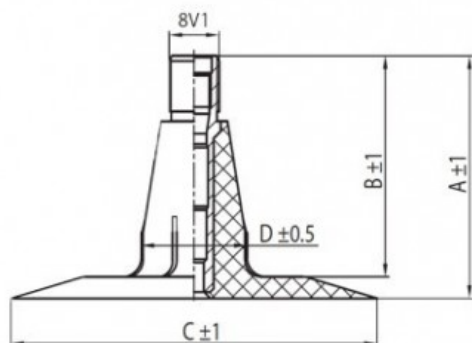

Tube 10-16.5 TR15 Kabat

Category	Tubes
Size	10-16.5
Width	10
Height	
Rim	16.5
Model	TR15
Analogue	

Delivery 1-5 w/d

Warranty

Description

All technical information about products in our website protekta.lt is based on the information given by the manufacturers. This information serves only information purposes and it is not mandatory.