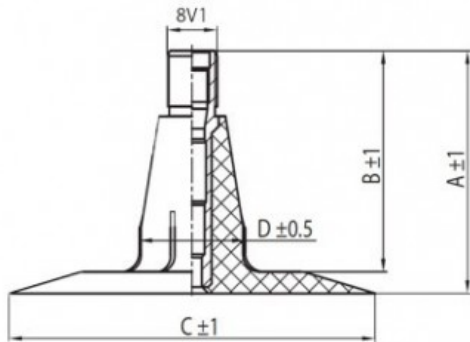

Tube 11.5/80-15.3 TR15 Kabat

Category	Tubes
Size	11.5/80-15.3
Width	11.5
Height	80
Rim	15.3
Model	TR15
Analogue	

Delivery 1-5 w/d

Warranty

Description

All technical information about products in our website protekta.It is based on the information given by the manufacturers. This information serves only information purposes and it is not mandatory.