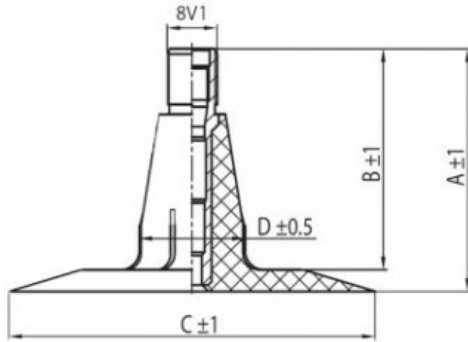

Tube 12-16.5 TR15 Kabat

Category	Tubes
Size	12-16.5
Width	12
Height	
Rim	16.5
Model	TR15
Analogue	

Delivery 1-5 w/d

Warranty

Description

All technical information about products in our website protekta.lt is based on the information given by the manufacturers. This information serves only information purposes and it is not mandatory.