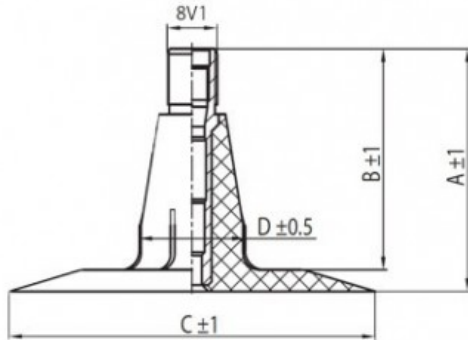

## Tube 13.0/65-18 TR15 Kabat

Category	Tubes
Size	13.0/65-18
Width	13
Height	65
Rim	18
Model	TR15
Analogue	

Delivery 1-5 w/d

Warranty

Description

All technical information about products in our website protekta.lt is based on the information given by the manufacturers. This information serves only information purposes and it is not mandatory.