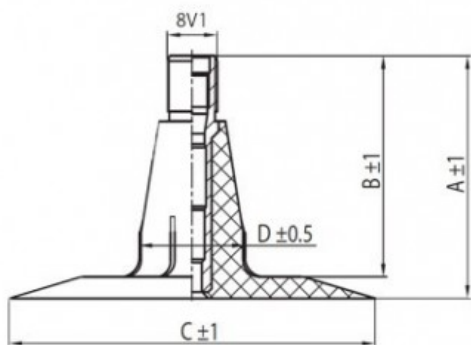

Tube 15/55-17 TR15 Kabat

Category	Tubes
Size	15/55-17
Width	15
Height	55
Rim	17
Model	TR15
Analogue	

Delivery 1-5 w/d

Warranty

Description

All technical information about products in our website protekta.lt is based on the information given by the manufacturers. This information serves only information purposes and it is not mandatory.