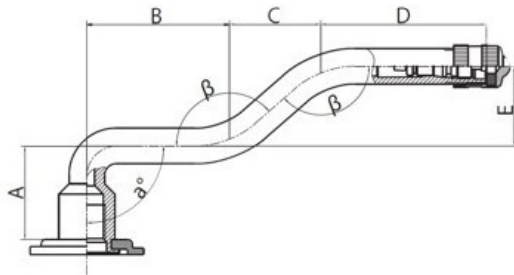

Tube 15-22.5 V3.06.2 Kabat

Category	Tubes
Size	15-22.5
Width	15
Height	
Rim	22.5
Model	V3.06.2
Analogue	

Delivery

Warranty

Description

All technical information about products in our website protekta.lt is based on the information given by the manufacturers. This information serves only information purposes and it is not mandatory.