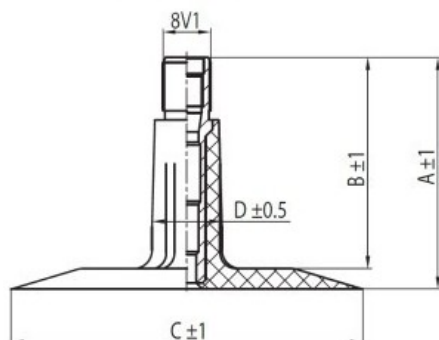

Tube 7.00-12 TR13 Kabat

Category	Tubes
Size	7.00-12
Width	7
Height	
Rim	12
Model	TR13
Analogue	

Delivery 1-5 w/d

Warranty

Description

All technical information about products in our website protekta.lt is based on the information given by the manufacturers. This information serves only information purposes and it is not mandatory.