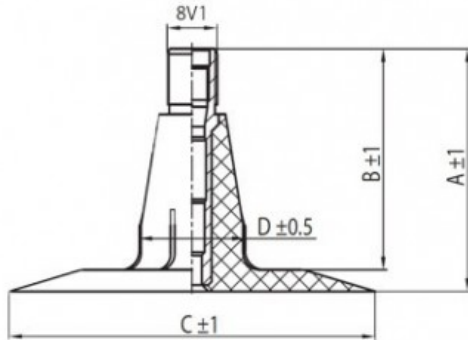

Tube 7.50-20 TR15 Kabat

Category	Tubes
Size	7.50-20
Width	7.5
Height	
Rim	20
Model	TR15
Analogue	220-508

Delivery 1-5 w/d

Warranty

Description

All technical information about products in our website protekta.lt is based on the information given by the manufacturers. This information serves only information purposes and it is not mandatory.