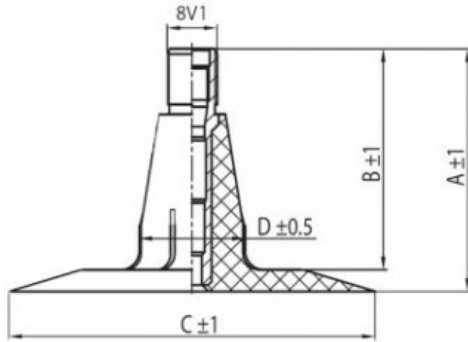

Tube 10.0/75-15.3 TR15 Kabat

Category	Tubes
Size	10.0/75-15.3
Width	10
Height	75
Rim	15.3
Model	TR15
Analogue	

Delivery 1-5 w/d

Warranty

Description

All technical information about products in our website protekta.lt is based on the information given by the manufacturers. This information serves only information purposes and it is not mandatory.