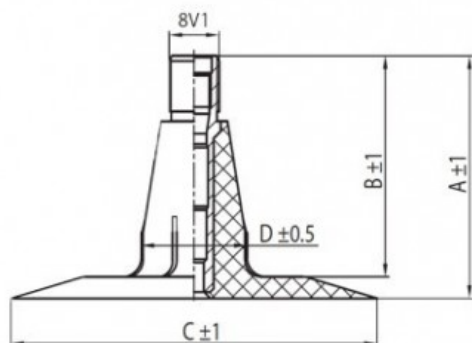

Tube 10.0/80-12 TR15 Kabat

Category	Tubes
Size	10.0/80-12
Width	10
Height	80
Rim	12
Model	TR15
Analogue	

Delivery 1-5 w/d

Warranty

Description

All technical information about products in our website protekta.lt is based on the information given by the manufacturers. This information serves only information purposes and it is not mandatory.