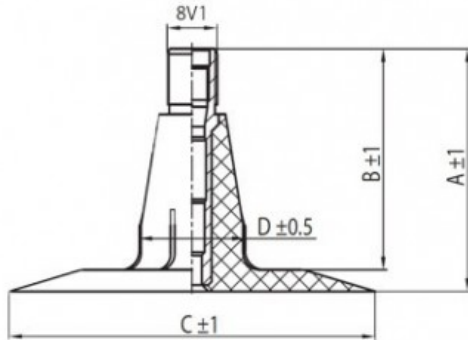

Tube 10.5/65-16 TR15 Kabat

Category	Tubes
Size	10.5/65-16
Width	10.5
Height	65
Rim	16
Model	TR15
Analogue	

Delivery 1-5 w/d

Warranty

Description

All technical information about products in our website protekta.It is based on the information given by the manufacturers. This information serves only information purposes and it is not mandatory.