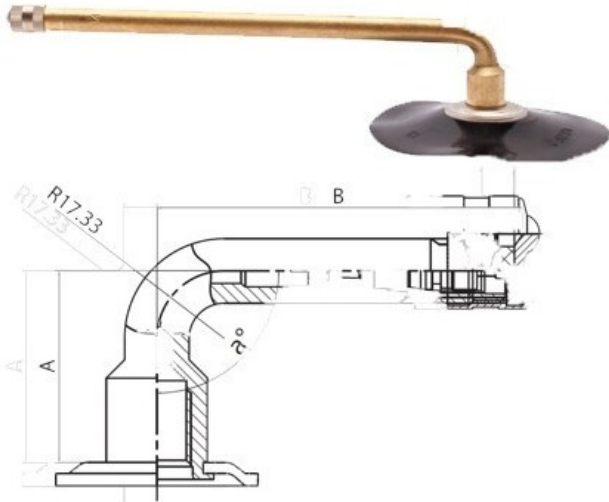

Tube 12.00-18 V3.02.8 Kabat

Category	Tubes
Size	12.00-18
Width	12
Height	
Rim	18
Model	V3.02.8
Analogue	

Delivery	1-5 w/d
Warranty	
Description	

All technical information about products in our website protekta.lt is based on the information given by the manufacturers. This information serves only information purposes and it is not mandatory.