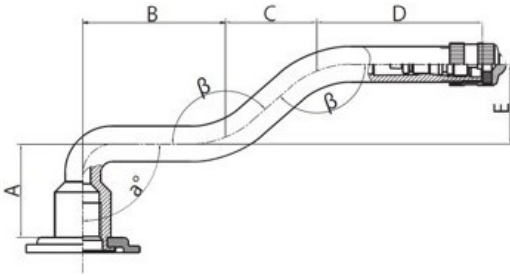

Tube 12.00-22.5 V3.06.2 Kabat

Category	Tubes
Size	12.00-22.5
Width	12
Height	
Rim	22.5
Model	V3.06.2
Analogue	

Delivery 1-5 w/d

Warranty

Description

All technical information about products in our website protekta.lt is based on the information given by the manufacturers. This information serves only information purposes and it is not mandatory.