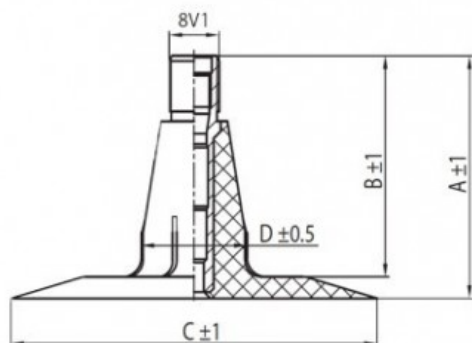

NENAUDOTI

Category	Tubes
Size	
Width	12
Height	
Rim	16.5
Model	TR15
Analogue	

Delivery ---
Warranty
Description

All technical information about products in our website protekta.lt is based on the information given by the manufacturers. This information serves only information purposes and it is not mandatory.