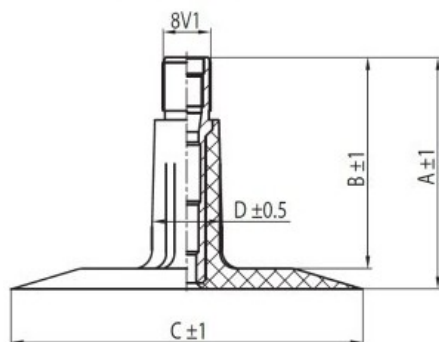

Tube 165/70-13 TR13 Kabat

Category	Tubes
Size	165/70-13
Width	165
Height	70
Rim	13
Model	TR13
Analogue	

Delivery

Warranty

Description

All technical information about products in our website protekta.lt is based on the information given by the manufacturers. This information serves only information purposes and it is not mandatory.