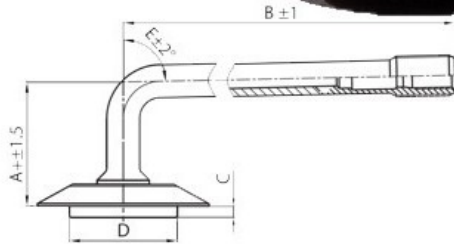

Tube 18.00-25 TRJ-1175C (lenk.vent)

Category	Tubes
Size	18.00-25
Width	18
Height	
Rim	25
Model	TRJ1175C
Analogue	

Delivery 1-5 w/d

Warranty

Description

All technical information about products in our website protekta.lt is based on the information given by the manufacturers. This information serves only information purposes and it is not mandatory.