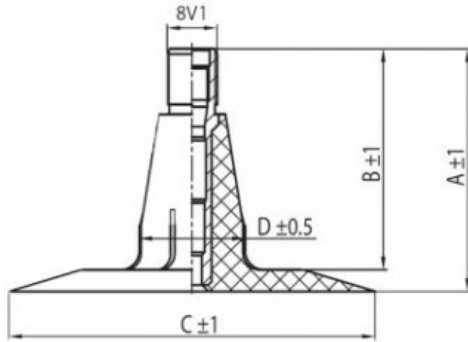

**Tube 4.00-16, 4.50-16 TR15 Kabat**

Category	Tubes
Size	4.00-16,
Width	4.5
Height	
Rim	16
Model	TR15
Analogue	4.50-16

Delivery 1-5 w/d

Warranty

Description

All technical information about products in our website protekta.lt is based on the information given by the manufacturers. This information serves only information purposes and it is not mandatory.