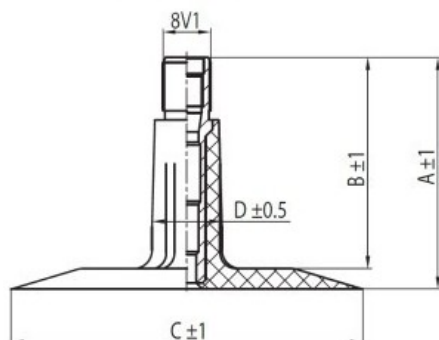

## Tube 4.00-8 TR13 Kabat

Category	Tubes
Size	4.00-8
Width	4
Height	
Rim	8
Model	TR13
Analogue	

Delivery 1-5 w/d

Warranty

Description

All technical information about products in our website protekta.lt is based on the information given by the manufacturers. This information serves only information purposes and it is not mandatory.