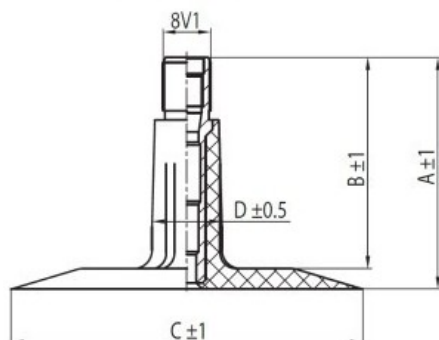

Tube 5.00-12 TR13 Kabat

Category	Tubes
Size	5.00-12
Width	5
Height	
Rim	12
Model	TR13
Analogue	

Delivery 1-5 w/d

Warranty

Description

All technical information about products in our website protekta.lt is based on the information given by the manufacturers. This information serves only information purposes and it is not mandatory.