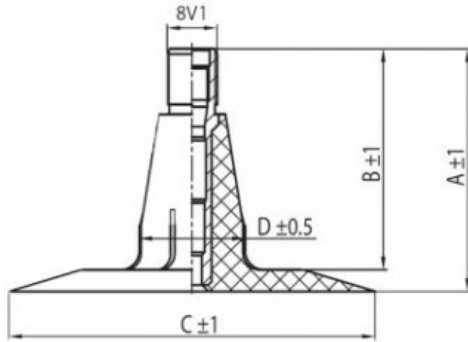

Tube 5.00-15 TR15 Kabat

Category	Tubes
Size	5.00-15
Width	5
Height	
Rim	15
Model	TR15
Analogue	

Delivery 1-5 w/d

Warranty

Description

All technical information about products in our website protekta.lt is based on the information given by the manufacturers. This information serves only information purposes and it is not mandatory.