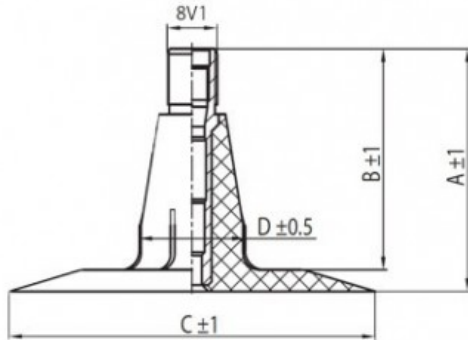

Tube 5.00-9 TR15 Kabat

Category	Tubes
Size	5.00-9
Width	5
Height	
Rim	9
Model	TR15
Analogue	

Delivery 1-5 w/d

Warranty

Description

All technical information about products in our website protekta.lt is based on the information given by the manufacturers. This information serves only information purposes and it is not mandatory.