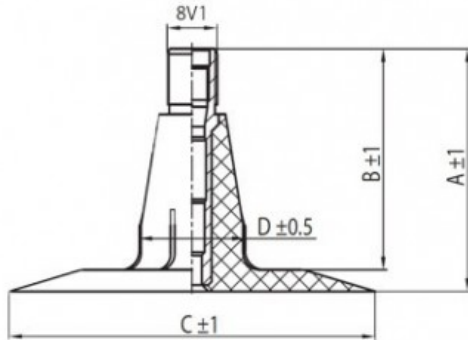

Tube 6.00-16 TR15 Kabat

Category	Tubes
Size	6.00-16
Width	6
Height	
Rim	16
Model	TR15
Analogue	

Delivery 1-5 w/d

Warranty

Description

All technical information about products in our website protekta.lt is based on the information given by the manufacturers. This information serves only information purposes and it is not mandatory.