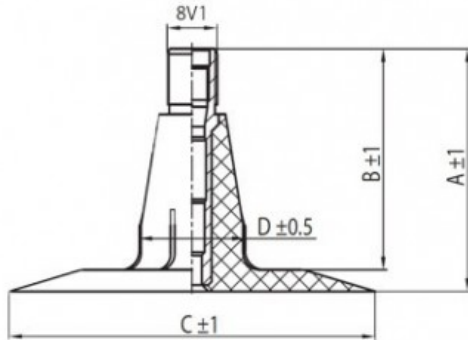

Tube 7.00-16 TR15 Kabat

Category	Tubes
Size	7.00-16
Width	7
Height	
Rim	16
Model	TR15
Analogue	7.00-16

Delivery 1-5 w/d

Warranty

Description

All technical information about products in our website protekta.lt is based on the information given by the manufacturers. This information serves only information purposes and it is not mandatory.