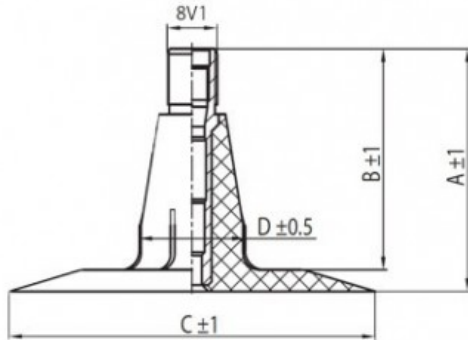

Tube 7.50-18 TR15 Kabat

Category	Tubes
Size	7.50-18
Width	7.5
Height	
Rim	18
Model	TR15
Analogue	

Delivery 1-5 w/d

Warranty

Description

All technical information about products in our website protekta.It is based on the information given by the manufacturers. This information serves only information purposes and it is not mandatory.