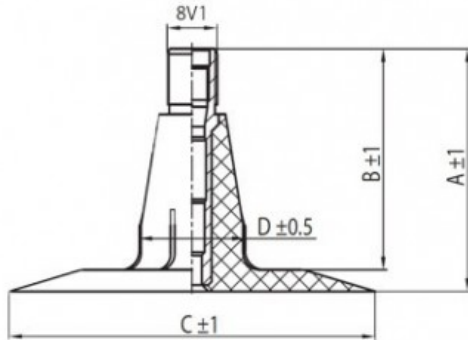

Tube 7.50-16 TR15 Kabat

Category	Tubes
Size	7.50-16
Width	7.5
Height	
Rim	16
Model	TR15
Analogue	

Delivery 1-5 w/d

Warranty

Description

All technical information about products in our website protekta.lt is based on the information given by the manufacturers. This information serves only information purposes and it is not mandatory.