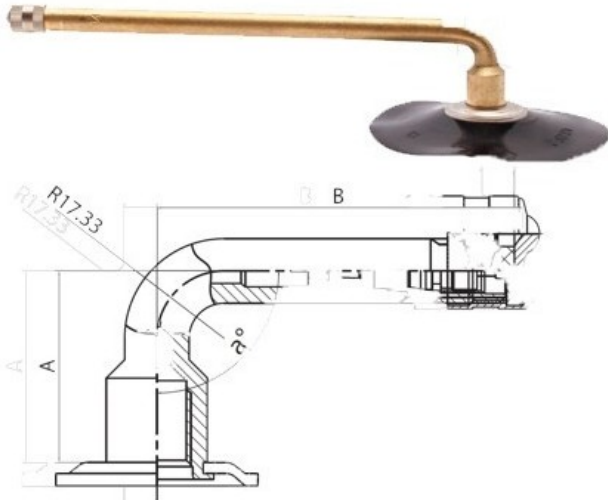

Tube 8.15-15 V3.02.18 Kabat

Category	Tubes
Size	8.15-15
Width	8.15
Height	
Rim	15
Model	V3.02.18
Analogue	

Delivery	1-5 w/d
Warranty	
Description	

All technical information about products in our website protekta.lt is based on the information given by the manufacturers. This information serves only information purposes and it is not mandatory.