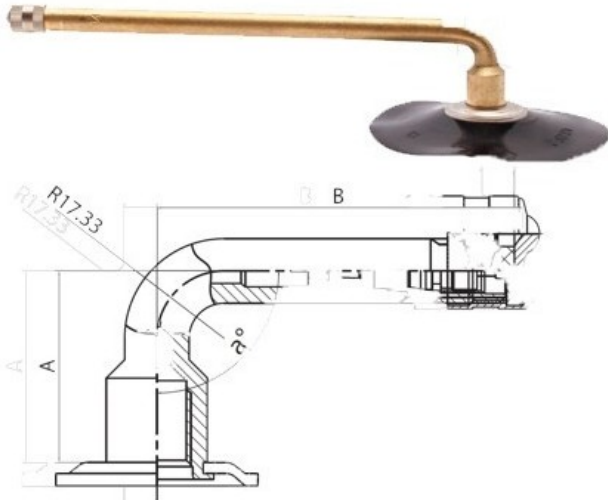

Tube 8.25-15 V3.02.8 Kabat

| | |
|----------|---------|
| Category | Tubes |
| Size | 8.25-15 |
| Width | 8.25 |
| Height | |
| Rim | 15 |
| Model | V3.02.8 |
| Analogue | |

| | |
|-------------|---------|
| Delivery | 1-5 w/d |
| Warranty | |
| Description | |