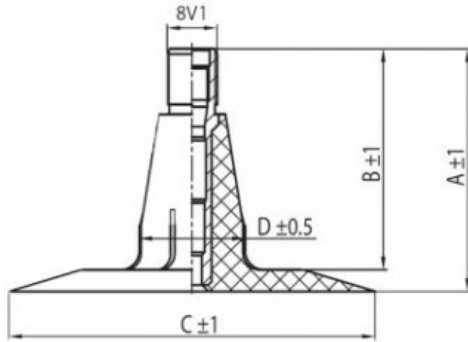

Tube 8.40-15 TR15 Kabat

Category	Tubes
Size	8.40-15
Width	8.4
Height	
Rim	15
Model	TR15
Analogue	

Delivery 1-5 w/d

Warranty

Description

All technical information about products in our website protekta.lt is based on the information given by the manufacturers. This information serves only information purposes and it is not mandatory.