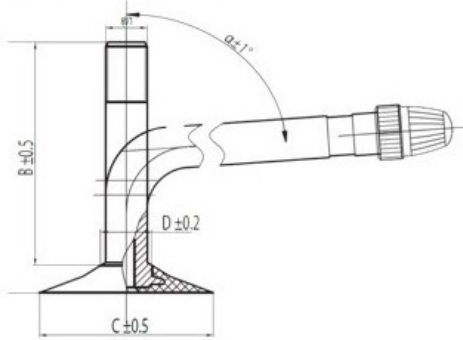

Tube 250-15, 300-15 TR75A Kabat

Category	Tubes
Size	250-15,
Width	250
Height	
Rim	15
Model	TR75A
Analogue	300-15

Delivery	1-5 w/d
Warranty	
Description	

All technical information about products in our website protekta.lt is based on the information given by the manufacturers. This information serves only information purposes and it is not mandatory.