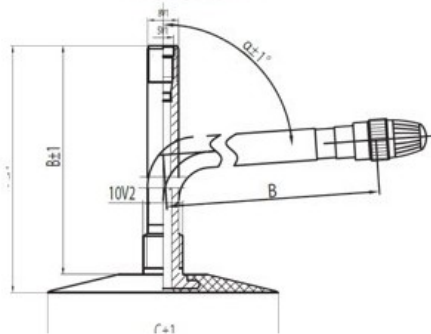

## Tube 7.00-12 JS-2 Kabat

Category	Tubes
Size	7.00-12
Width	7
Height	
Rim	12
Model	JS2
Analogue	

Delivery 1-5 w/d

Warranty

Description

All technical information about products in our website protekta.lt is based on the information given by the manufacturers. This information serves only information purposes and it is not mandatory.