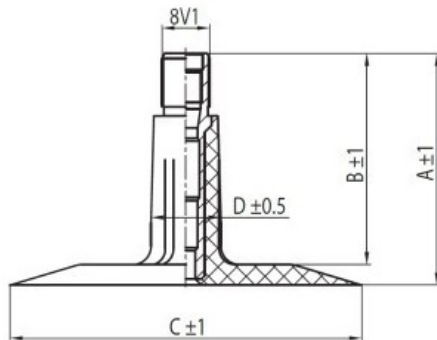

**Tube 225/70-16, 235/70-16, 245/70-16, 255/70-16 TR13 Kabat**

Category	Tubes
Size	225/70-16,
Width	255
Height	70
Rim	16
Model	TR13
Analogue	245/7

Delivery 1-5 w/d

Warranty

Description

All technical information about products in our website protekta.lt is based on the information given by the manufacturers. This information serves only information purposes and it is not mandatory.