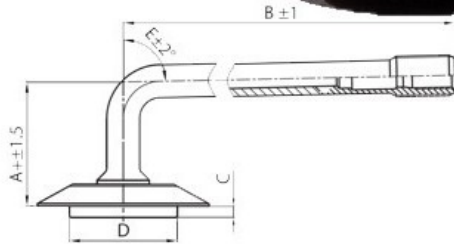

## Tube 23.5-25 TRJ-1175C Kabat

Category	Tubes
Size	23.5-25
Width	23.5
Height	
Rim	25
Model	TRJ1175C
Analogue	

Delivery 1-5 w/d

Warranty

Description

All technical information about products in our website protekta.lt is based on the information given by the manufacturers. This information serves only information purposes and it is not mandatory.