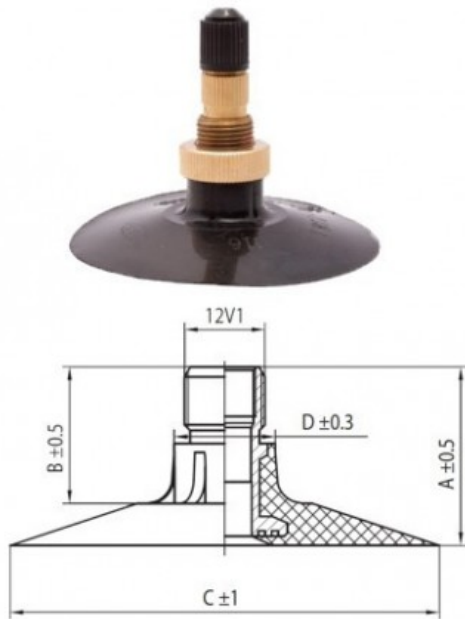

## Tube 14.9-24 TR218A Kabat

Category	Tubes
Size	14.9-24
Width	14.9
Height	
Rim	24
Model	TR218A
Analogue	380/85R24

Delivery 1-5 w/d

Warranty

Description

All technical information about products in our website protekta.lt is based on the information given by the manufacturers. This information serves only information purposes and it is not mandatory.