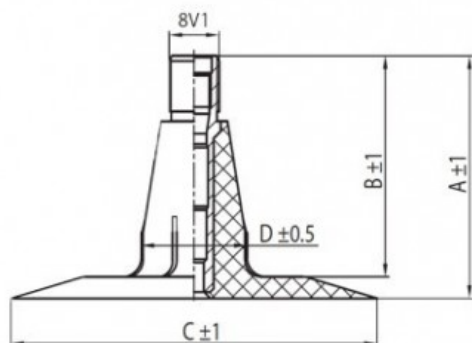

Tube 175-15, 185-15 TR15 Kabat

Category	Tubes
Size	175-15,
Width	175
Height	
Rim	15
Model	TR15
Analogue	185-15

Delivery 1-5 w/d

Warranty

Description

All technical information about products in our website protekta.lt is based on the information given by the manufacturers. This information serves only information purposes and it is not mandatory.