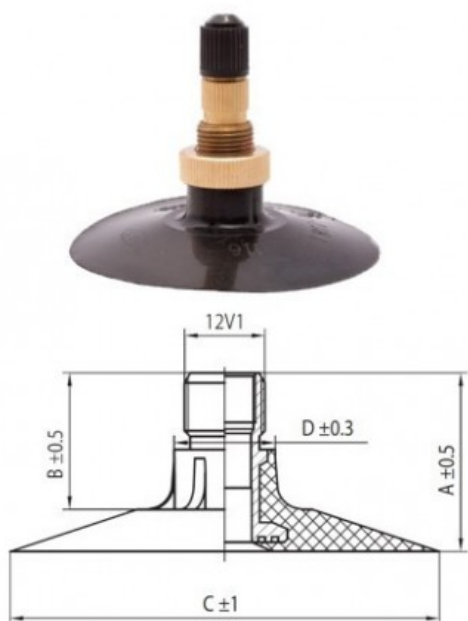

Tube 18.00-19.5 TR218A Kabat

Category	Tubes
Size	18.00-19.5
Width	18
Height	
Rim	19.5
Model	TR218A
Analogue	

Delivery 1-5 w/d

Warranty

Description

All technical information about products in our website protekta.lt is based on the information given by the manufacturers. This information serves only information purposes and it is not mandatory.