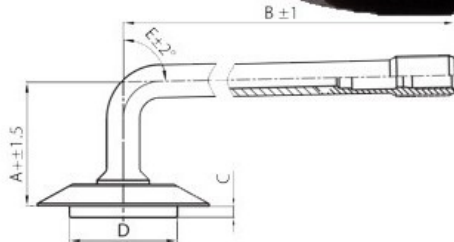

## Tube 26.5-25 TRJ-1175C Kabat

Category	Tubes
Size	26.5-25
Width	26.5
Height	
Rim	25
Model	TRJ1175C
Analogue	

Delivery 1-5 w/d

Warranty

Description

All technical information about products in our website protekta.lt is based on the information given by the manufacturers. This information serves only information purposes and it is not mandatory.