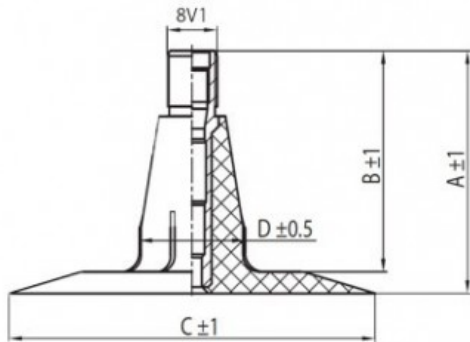

Tube 200/60-14.5 TR15 Kabat

Category	Tubes
Size	200/60-14.5
Width	200
Height	60
Rim	14.5
Model	TR15
Analogue	

Delivery 1-5 w/d

Warranty

Description

All technical information about products in our website protekta.lt is based on the information given by the manufacturers. This information serves only information purposes and it is not mandatory.