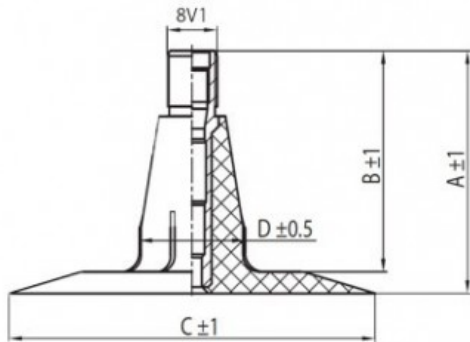

## Tube 400/60-15.5, 350/70-15.5 TR15 Kabat

Category	Tubes
Size	400/60-15.5,
Width	350
Height	60
Rim	15.5
Model	TR15
Analogue	350/70-15.5

Delivery 1-5 w/d

Warranty

Description

All technical information about products in our website protekta.lt is based on the information given by the manufacturers. This information serves only information purposes and it is not mandatory.