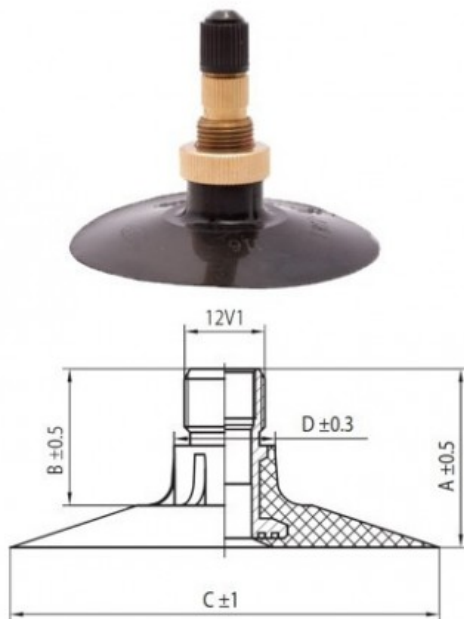

## Tube 15.0/55-17, 385/55-17 TR218 Kabat

Category	Tubes
Size	15.0/55-17,
Width	385
Height	55
Rim	17
Model	TR218
Analogue	385/55-17

Delivery 1-5 w/d

Warranty

Description

All technical information about products in our website protekta.lt is based on the information given by the manufacturers. This information serves only information purposes and it is not mandatory.