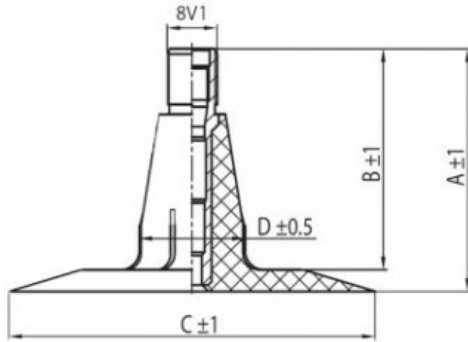

Tube 5.00-10 TR15 Kabat

Category	Tubes
Size	5.00-10
Width	5
Height	
Rim	10
Model	TR15
Analogue	

Delivery 1-5 w/d

Warranty

Description

All technical information about products in our website protekta.lt is based on the information given by the manufacturers. This information serves only information purposes and it is not mandatory.