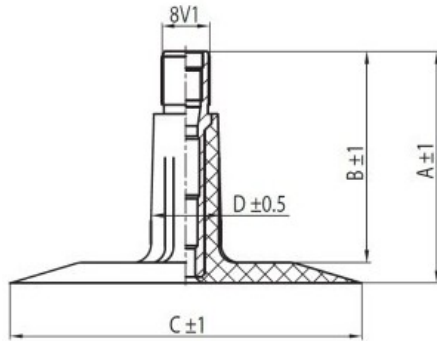

Tube 6.00-9 TR13 Kabat

Category	Tubes
Size	6.00-9
Width	6
Height	
Rim	9
Model	TR13
Analogue	

Delivery 1-5 w/d

Warranty

Description

All technical information about products in our website protekta.lt is based on the information given by the manufacturers. This information serves only information purposes and it is not mandatory.