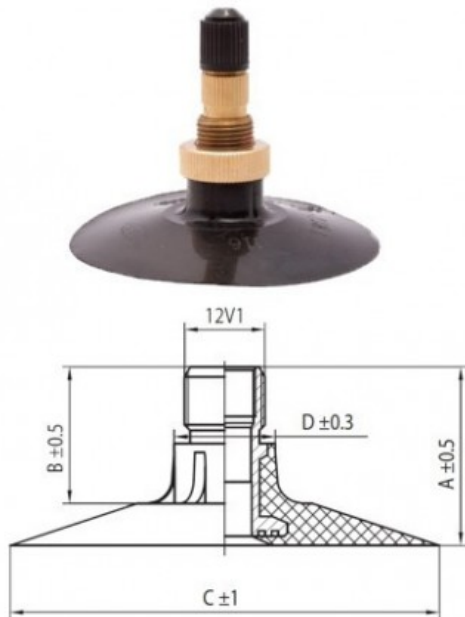

## Tube 11.2-44 TR218A Kabat

Category	Tubes
Size	11.2-44
Width	270
Height	
Rim	44
Model	TR218A
Analogue	270/95-

Delivery 1-5 w/d

Warranty

Description

All technical information about products in our website protekta.lt is based on the information given by the manufacturers. This information serves only information purposes and it is not mandatory.