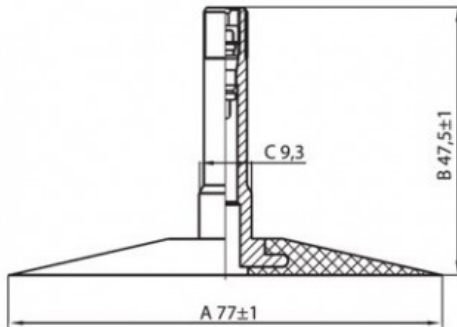

## Tube 15-22.5, 15.00-22.5 TR300 Kabat

Category	Tubes
Size	15-22.5,
Width	15
Height	
Rim	22.5
Model	TR300
Analogue	

Delivery 1-5 w/d

Warranty

Description

All technical information about products in our website protekta.lt is based on the information given by the manufacturers. This information serves only information purposes and it is not mandatory.