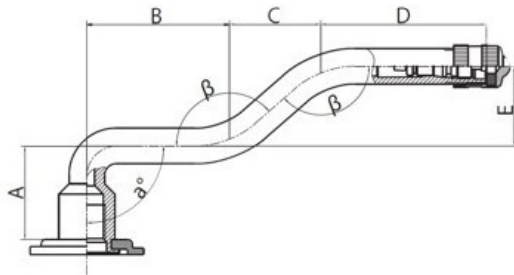

Tube 16.0/70-20, 405/70-20 V3.06.8 Kabat

Category	Tubes
Size	16.0/70-20,
Width	405
Height	70
Rim	20
Model	V3.06.8
Analogue	16/70

Delivery 1-5 w/d

Warranty

Description

All technical information about products in our website protekta.lt is based on the information given by the manufacturers. This information serves only information purposes and it is not mandatory.