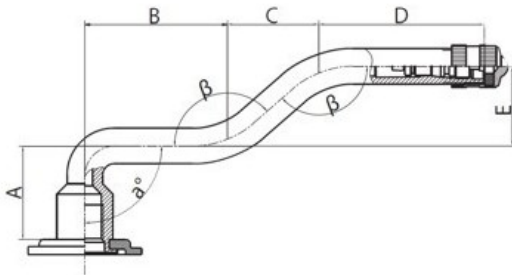

Tube 13.00-22.5 V3.06.2 Kabat

Category	Tubes
Size	13.00-22.5
Width	13
Height	
Rim	22.5
Model	V3.06.2
Analogue	13R22.5

Delivery 1-5 w/d

Warranty

Description

All technical information about products in our website protekta.lt is based on the information given by the manufacturers. This information serves only information purposes and it is not mandatory.