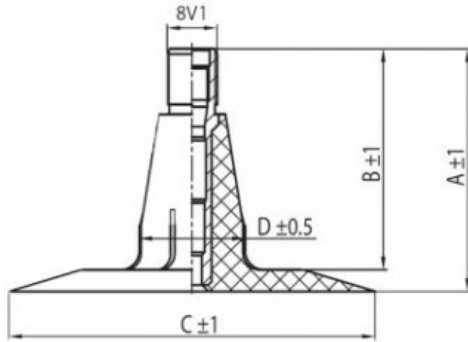

Tube 400/60-15.5, 400/65-15.5 TR15 Kabat

Category	Tubes
Size	400/60-15.5,
Width	400
Height	55
Rim	15.5
Model	TR15
Analogue	400/65-15.5

Delivery

Warranty

Description

All technical information about products in our website protekta.lt is based on the information given by the manufacturers. This information serves only information purposes and it is not mandatory.